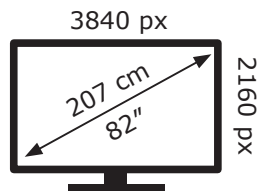

# ENERGY

LG Electronics

82UN85003LA

**192** kWh/1000h

ABCDEF**G**

**249** kWh/1000h

2019/2013