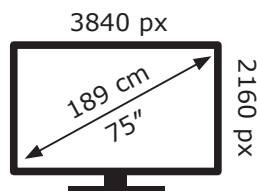

# ENERGY

LG Electronics

75UN85003LA

**172** kWh/1000h

ABCDEF**G**

**198** kWh/1000h

2019/2013