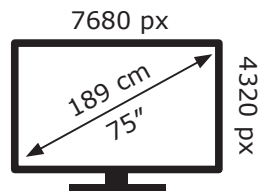

ENERGY

LG Electronics

75NANO993NA

365 kWh/1000h

ABCDEF**G**

414 kWh/1000h

2019/2013