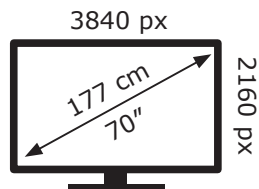

ENERGY

LG Electronics

70UN74003LA

149 kWh/1000h

ABCDEF**G**

178 kWh/1000h

2019/2013