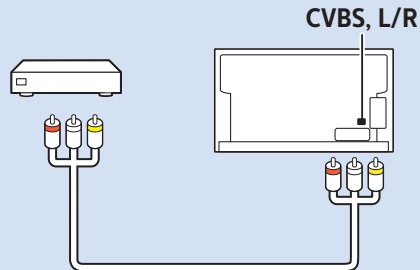

Network - Wired

Computer - HDMI

USB Flash Drive

USB Hard Drive

Multimedia Player (UHD Video source)

Video Player - YPbPr, L/R

Video Player - CVBS, L/R

VESA (x, y)