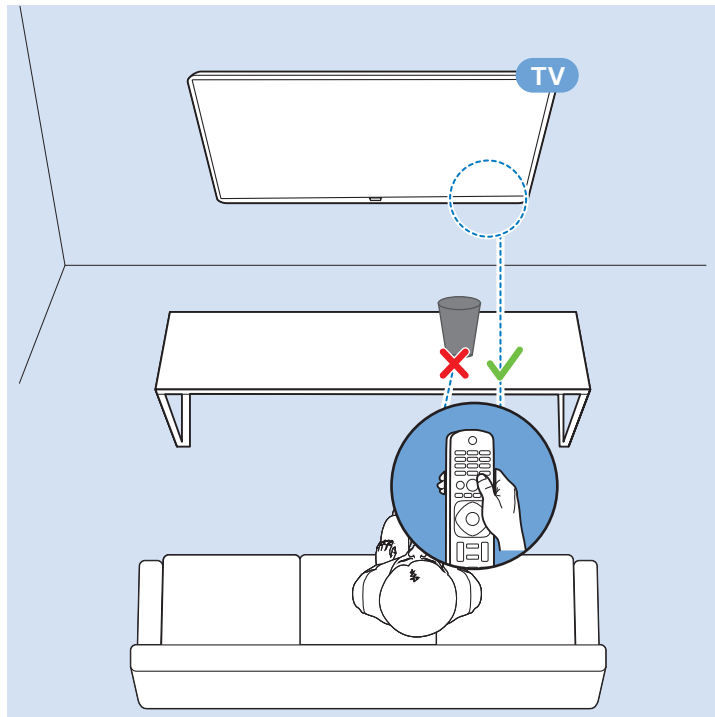

43" (108 cm) 200x200 mm M6

50" (126 cm) 200x200 mm M6

55" (139 cm) 300x200 mm M6

65" (164 cm) 400x200 mm M6

All registered and unregistered trademarks are property of their respective owners.
Specifications are subject to change without notice.
Philips and the Philips' shield emblem are trademarks of Koninklijke Philips N.V.
and are used under license from Koninklijke Philips N.V.
2018 © TP Vision Europe B.V. All rights reserved.