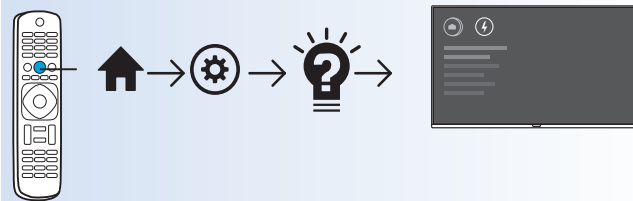

43" (108 cm) 200x200 mm M6

50" (126 cm) 200x200 mm M6

55" (139 cm) 300x200 mm M6

65" (164 cm) 400x200 mm M6

All registered and unregistered trademarks are property of their respective owners.
Specifications are subject to change without notice.
Philips and the Philips' shield emblem are trademarks of Koninklijke Philips N.V.
and are used under license from Koninklijke Philips N.V.
2018 © TP Vision Europe B.V. All rights reserved.