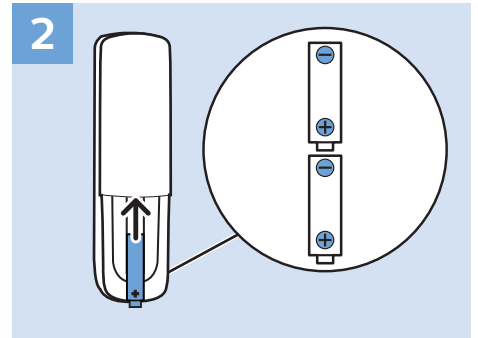

Network - Wired

Computer - HDMI

USB Flash Drive

USB Hard Drive

Multimedia Player (UHD Video source)

Video Player - YPbPr, L/R

Video Player - CVBS, L/R

VESA (x, y)

43" (108 cm) 200x200 mm M6

50" (126 cm) 200x200 mm M6

55" (139 cm) 300x200 mm M6

65" (164 cm) 400x200 mm M6

All registered and unregistered trademarks are property of their respective owners.
Specifications are subject to change without notice.
Philips and the Philips' shield emblem are trademarks of Koninklijke Philips N.V.
and are used under license from Koninklijke Philips N.V.
2018 © TP Vision Europe B.V. All rights reserved.