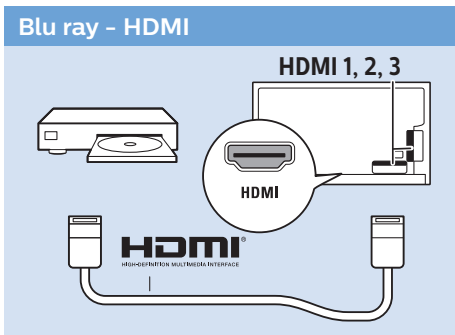

6

7

7

Home Theatre System - HDMI 1 ARC

Digital Audio System - OPTICAL

Headphones

MHL

Network - Wireless