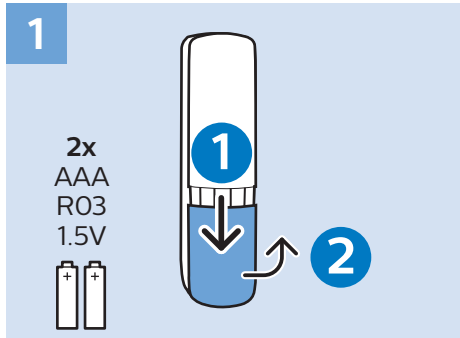

43" (108 cm) 200x200 mm M6

50" (126 cm) 200x200 mm M6

55" (139 cm) 300x200 mm M6

65" (164 cm) 400x200 mm M6

All registered and unregistered trademarks are property of their respective owners.
Specifications are subject to change without notice.
Philips and the Philips' shield emblem are trademarks of Koninklijke Philips N.V.
and are used under license from Koninklijke Philips N.V.
2018 © TP Vision Europe B.V. All rights reserved.