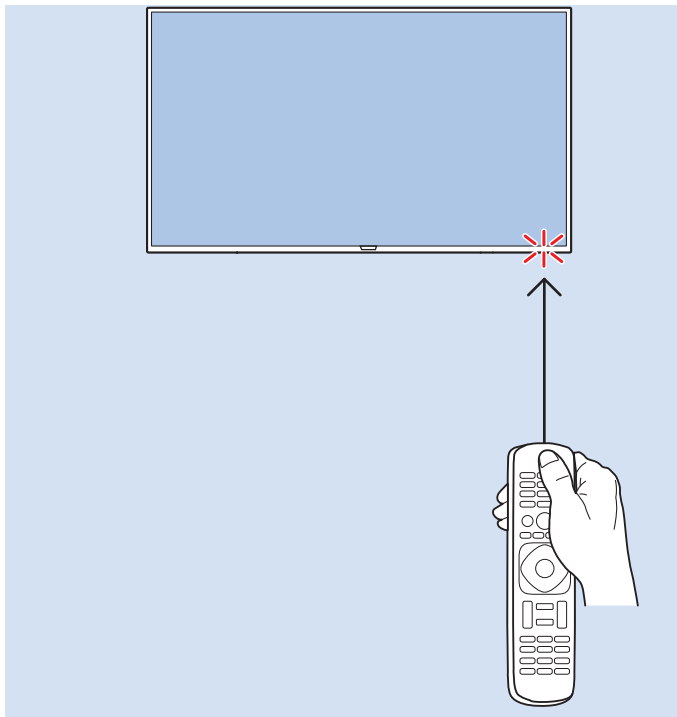

43" (108 cm) 200x200 mm M6

50" (126 cm) 200x200 mm M6

55" (139 cm) 300x200 mm M6

65" (164 cm) 400x200 mm M6

All registered and unregistered trademarks are property of their respective owners.
Specifications are subject to change without notice.
Philips and the Philips' shield emblem are trademarks of Koninklijke Philips N.V.
and are used under license from Koninklijke Philips N.V.
2018 © TP Vision Europe B.V. All rights reserved.