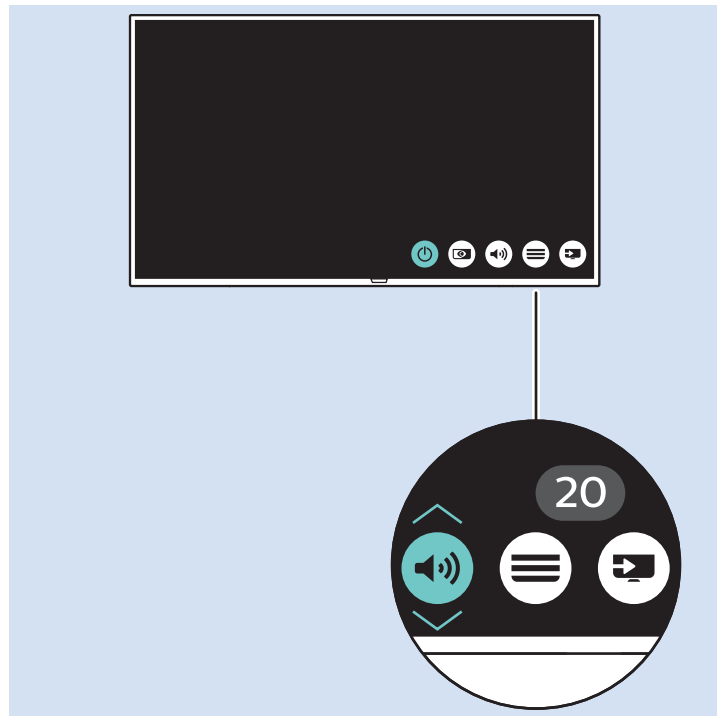

43" (108 cm) 200x200 mm M6

50" (126 cm) 200x200 mm M6

55" (139 cm) 300x200 mm M6

65" (164 cm) 400x200 mm M6

All registered and unregistered trademarks are property of their respective owners.
Specifications are subject to change without notice.
Philips and the Philips' shield emblem are trademarks of Koninklijke Philips N.V.
and are used under license from Koninklijke Philips N.V.
2018 © TP Vision Europe B.V. All rights reserved.