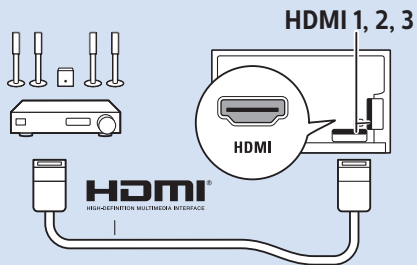

Network - Wired

Computer - HDMI

USB Flash Drive

USB Hard Drive

Multimedia Player (UHD Video source)

Video Player - YPbPr, L/R

Video Player - CVBS, L/R

VESA (x, y)