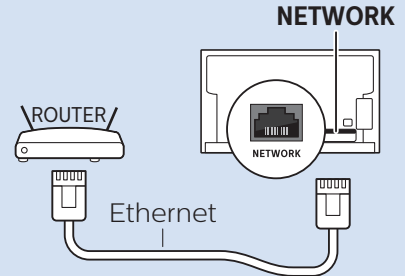

6

7

7

Home Theatre System - HDMI 1 ARC

Digital Audio System - OPTICAL

Headphones

MHL

Network - Wireless

Network - Wired

Computer - HDMI

USB Flash Drive

USB Hard Drive

Multimedia Player (UHD Video source)

Video Player - YPbPr, L/R

Video Player - CVBS, L/R

VESA (x, y)