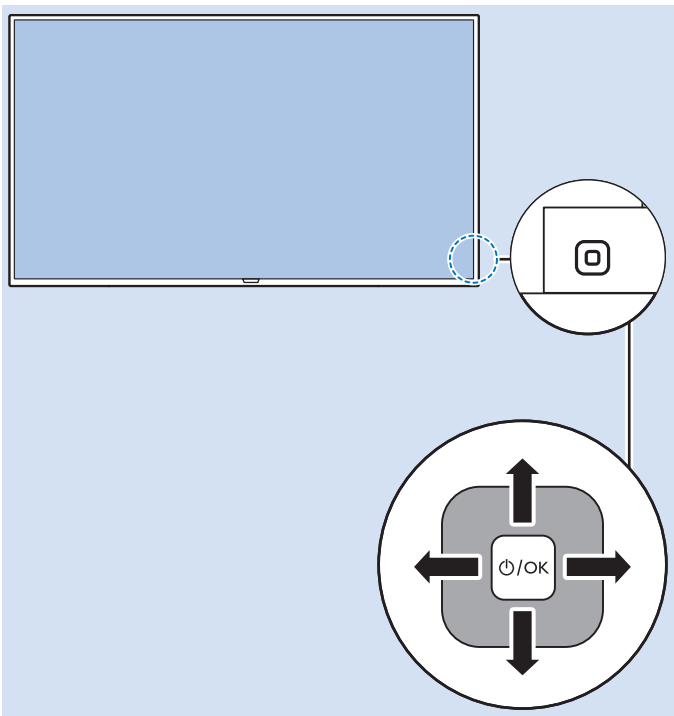

43" (108 cm) 200x200 mm M6

50" (126 cm) 200x200 mm M6

55" (139 cm) 300x200 mm M6

65" (164 cm) 400x200 mm M6

All registered and unregistered trademarks are property of their respective owners.
Specifications are subject to change without notice.
Philips and the Philips' shield emblem are trademarks of Koninklijke Philips N.V.
and are used under license from Koninklijke Philips N.V.
2018 © TP Vision Europe B.V. All rights reserved.