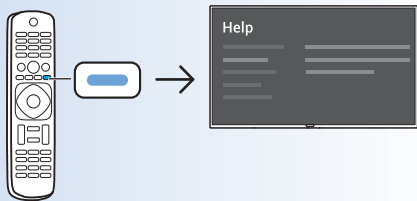

43" (108 cm) 200x200 mm M6

50" (126 cm) 200x200 mm M6

55" (139 cm) 300x200 mm M6

65" (164 cm) 400x200 mm M6

All registered and unregistered trademarks are property of their respective owners.
Specifications are subject to change without notice.
Philips and the Philips' shield emblem are trademarks of Koninklijke Philips N.V.
and are used under license from Koninklijke Philips N.V.
2018 © TP Vision Europe B.V. All rights reserved.