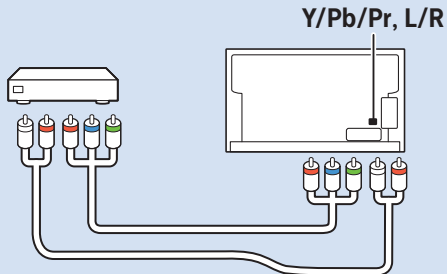

Network - Wired

Computer - HDMI

USB Flash Drive

USB Hard Drive

Multimedia Player (UHD Video source)

Video Player - YPbPr, L/R

Video Player - CVBS, L/R

VESA (x, y)