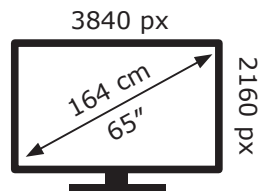

ENERG

LG Electronics

65UN74003LB

136 kWh/1000h

ABCDEF**G**

161 kWh/1000h

2019/2013