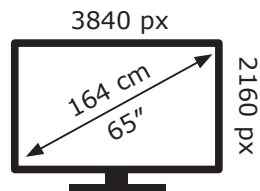

ENERGY

LG Electronics

65UN73003LA

136 kWh/1000h

ABCDEF**G**

161 kWh/1000h

2019/2013