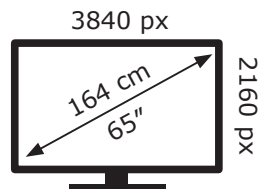

ENERG

LG Electronics

65NANO803NA

118 kWh/1000h

ABCDEF**G**

156 kWh/1000h

2019/2013