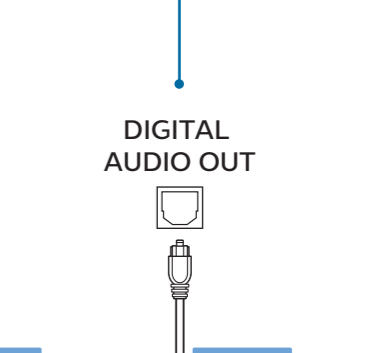

7c

8

9

10

B

VESA (x, y)
55" 300x300mm M6 (L: 10 mm~15 mm)
139 cm

1

2

3

4

5

2x AAA LR03 1.5V

Click

Português Leia as instruções de segurança.
Română Citiți instrucțiunile de siguranță.
Русский Читайте инструкции по технике безопасности.
Srpski Pročitajte bezbednosna uputstva.
Slovenščina Preberite varnostna navodila.
Slovensky Prečítajte si bezpečnostné pokyny.
Suomi Lue turvaohjeet.
Svenska Läs säkerhetsinstruktionerna.
தமிழ் பாதுகாப்பு அறிவுரைகளைப் படிக்கவும்.

Türkçe Güvenlik talimatlarını okuyun.
Українська Читайте інструкції з техніки безпеки.
العربية قراءة تعليمات السلامة.
עברית קראו את הוראות הבטיחות.

English Read the safety instructions.
Български Прочетете инструкциите за безопасност.
Čeština Přečtěte si bezpečnostní pokyny.
Hrvatski Pročitajte sigurnosne upute.
Dansk Læs sikkerhedsforskrifterne.
Deutsch Lesen Sie die Sicherheitshinweise.
Ελληνικά Διαβάστε τις οδηγίες ασφαλείας.
Eesti Lugege ohutusõudeid.
Español Lea las instrucciones de seguridad.

www.philips.com/TVsupport

COMMON INTERFACE

POWER (EU) **POWER (UK)**

NETWORK

USB 1 5.0V=500mA

USB 2 5.0V=500mA

HDMI ARC

HDD REC

ANTENNA

DIGITAL AUDIO OUT

TV software upgrade for Smart TV- (From Internet)

RC Instructions

DualTuner