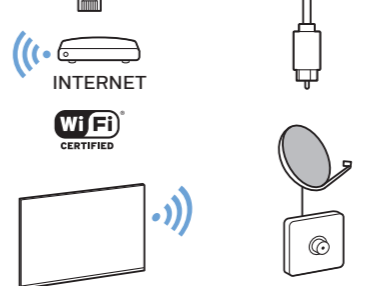

7c

8

9

10

B

VESA (x, y)
55" 300x300mm M6 (L: 10 mm~15 mm)
139 cm

1

2

3

4

5

2x AAA LR03 1.5V

Click

Português Leia as instruções de segurança.
Română Citiți instrucțiunile de siguranță.
Русский Читайте инструкции по технике безопасности.
Srpski Pročitajte bezbednosna uputstva.
Slovenščina Preberite varnostna navodila.
Slovensky Prečítajte si bezpečnostné pokyny.
Suomi Lue turvaohjeet.
Svenska Läs säkerhetsinstruktionerna.
தமிழ் பாதுகாப்பு அறிவுரைகளைப் படிக்கவும்.

Türkçe Güvenlik talimatlarını okuyun.
Українська Читайте інструкції з техніки безпеки.
العربية قراءة تعليمات السلامة.
עברית קראו את הוראות הבטיחות.

English Read the safety instructions.
Български Прочетете инструкциите за безопасност.
Čeština Přečtěte si bezpečnostní pokyny.
Hrvatski Pročitajte sigurnosne upute.
Dansk Læs sikkerhedsforskrifterne.
Deutsch Lesen Sie die Sicherheitshinweise.
Ελληνικά Διαβάστε τις οδηγίες ασφαλείας.
Eesti Lugege ohutusõudeid.
Español Lea las instrucciones de seguridad.

www.philips.com/TVsupport

COMMON INTERFACE

POWER (EU) **POWER (UK)**

NETWORK

USB 1 5.0V=500mA

USB 2 5.0V=500mA

HDMI ARC

HDD REC

ANTENNA

DIGITAL AUDIO OUT

TV software upgrade for Smart TV- (From Internet)

RC Instructions

DualTuner