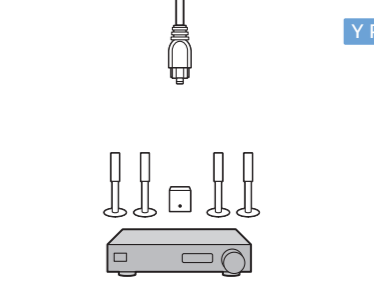

DIGITAL AUDIO OUT

TV software upgrade for Smart TV- (From Internet)

RC Instructions

DualTuner