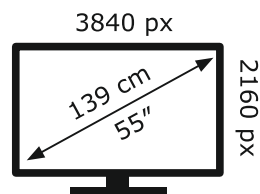

ENERG ⚡

METZ

55MUC6100Z

102 kWh/1000h

ABCDEF**G**

102 kWh/1000h

2019/2013