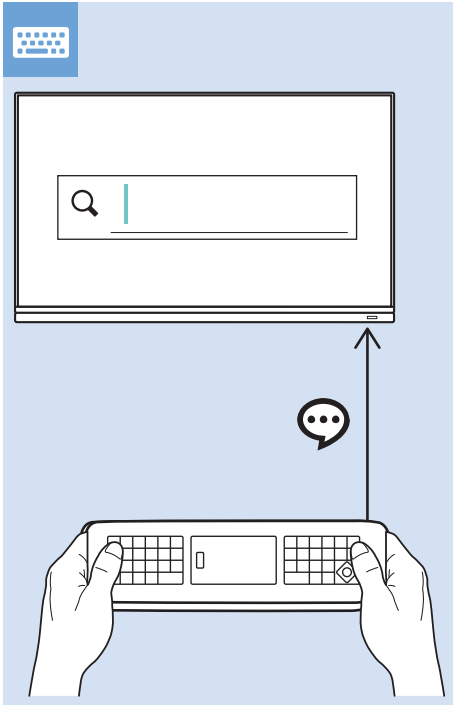

Computer - HDMI

USB Flash Drive

USB Hard Drive

Multimedia Player (UHD Video source)

Video Player - YPbPr, L/R

Bluetooth - Gamepad, Keyboard, Mouse

VESA (x, y)
49" (123 cm) 200x200 mm M6
55" (139 cm) 300x200 mm M6