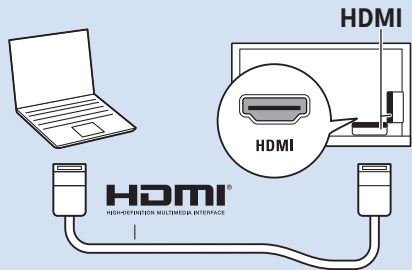

5

6

Home Theatre System - HDMI ARC

Digital Audio System - OPTICAL

Headphones

MHL

Network - Wireless

Network - Wired

Computer - HDMI

USB Flash Drive

USB Hard Drive

Multimedia Player (UHD Video source)

Video Player - YPbPr, L/R

Bluetooth - Gamepad, Keyboard, Mouse

VESA (x, y)
49" (123 cm) 200x200 mm M6
55" (139 cm) 300x200 mm M6