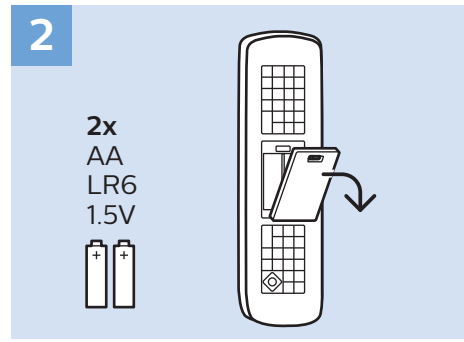

Computer - HDMI

USB Flash Drive

USB Hard Drive

Multimedia Player (UHD Video source)

Video Player - YPbPr, L/R

Bluetooth - Gamepad, Keyboard, Mouse

VESA (x, y)
49" (123 cm) 200x200 mm M6
55" (139 cm) 300x200 mm M6