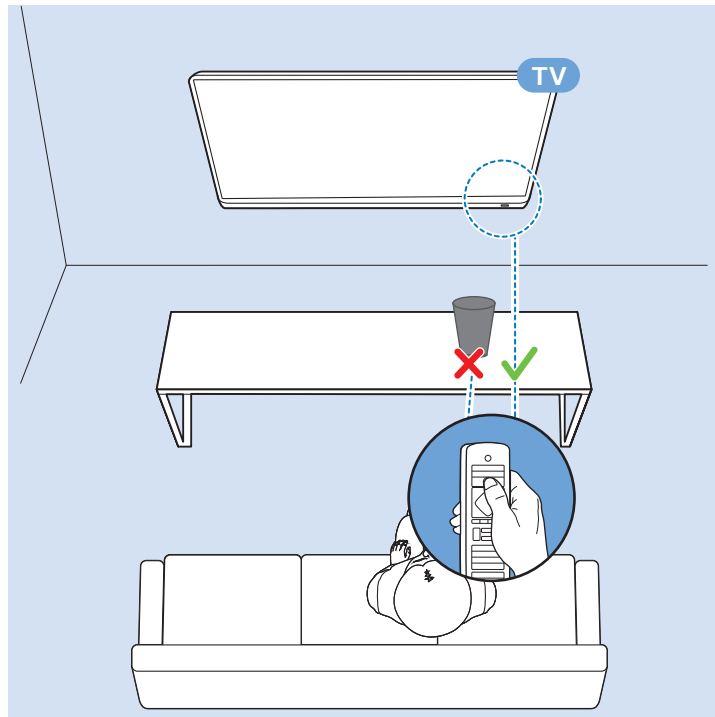

Computer - HDMI

USB Flash Drive

USB Hard Drive

Multimedia Player (UHD Video source)

Video Player - YPbPr, L/R

Bluetooth - Gamepad, Keyboard, Mouse

VESA (x, y)
49" (123 cm) 200x200 mm M6
55" (139 cm) 300x200 mm M6