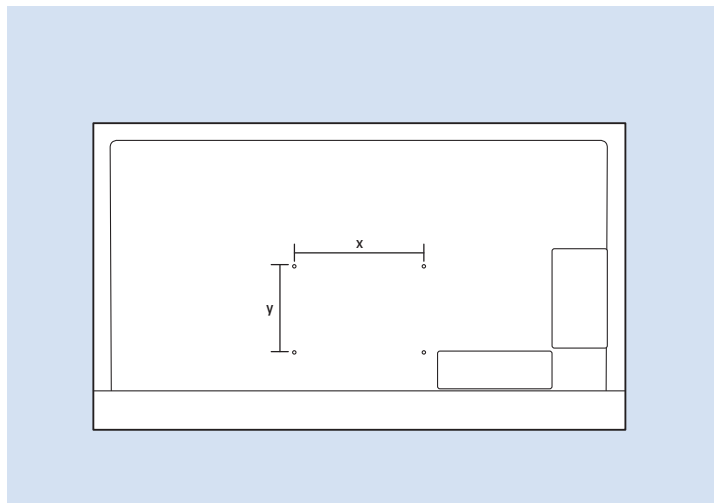

Computer - HDMI

USB Flash Drive

USB Hard Drive

Multimedia Player (UHD Video source)

Video Player - YPbPr, L/R

Bluetooth - Gamepad, Keyboard, Mouse

VESA (x, y)
49" (123 cm) 200x200 mm M6
55" (139 cm) 300x200 mm M6