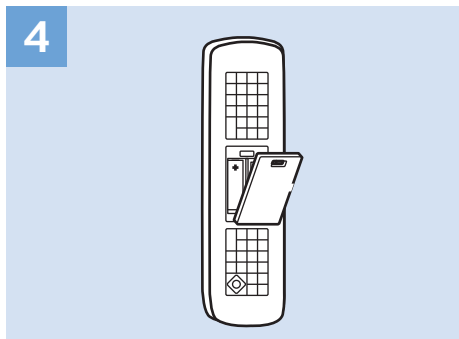

Computer - HDMI

USB Flash Drive

USB Hard Drive

Multimedia Player (UHD Video source)

Video Player - YPbPr, L/R

Bluetooth - Gamepad, Keyboard, Mouse

VESA (x, y)
49" (123 cm) 200x200 mm M6
55" (139 cm) 300x200 mm M6