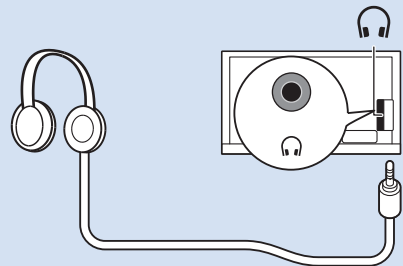

5

6

Home Theatre System - HDMI ARC

Digital Audio System - OPTICAL

Headphones

MHL

Network - Wireless

Network - Wired

Computer - HDMI

USB Flash Drive

USB Hard Drive

Multimedia Player (UHD Video source)

Video Player - YPbPr, L/R

Bluetooth - Gamepad, Keyboard, Mouse

VESA (x, y)
49" (123 cm) 200x200 mm M6
55" (139 cm) 300x200 mm M6