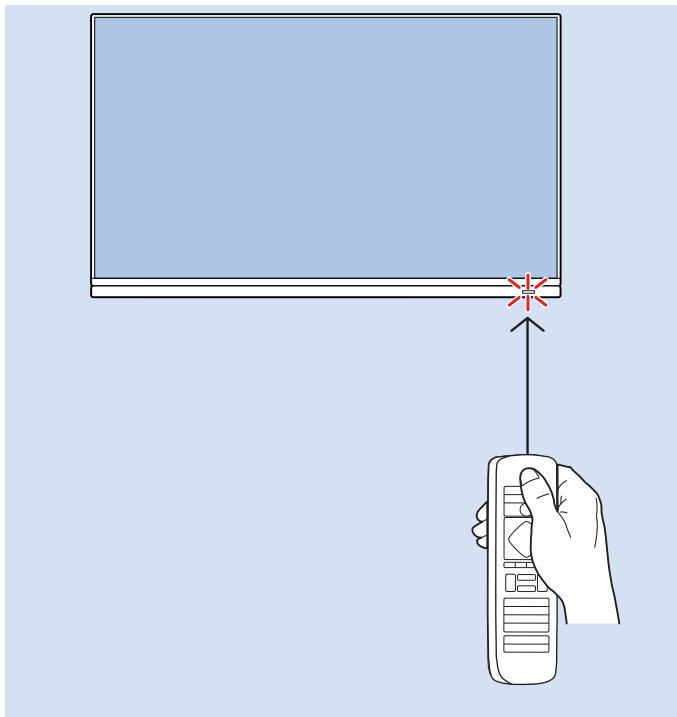

Computer - HDMI

USB Flash Drive

USB Hard Drive

Multimedia Player (UHD Video source)

Video Player - YPbPr, L/R

Bluetooth - Gamepad, Keyboard, Mouse

VESA (x, y)
49" (123 cm) 200x200 mm M6
55" (139 cm) 300x200 mm M6