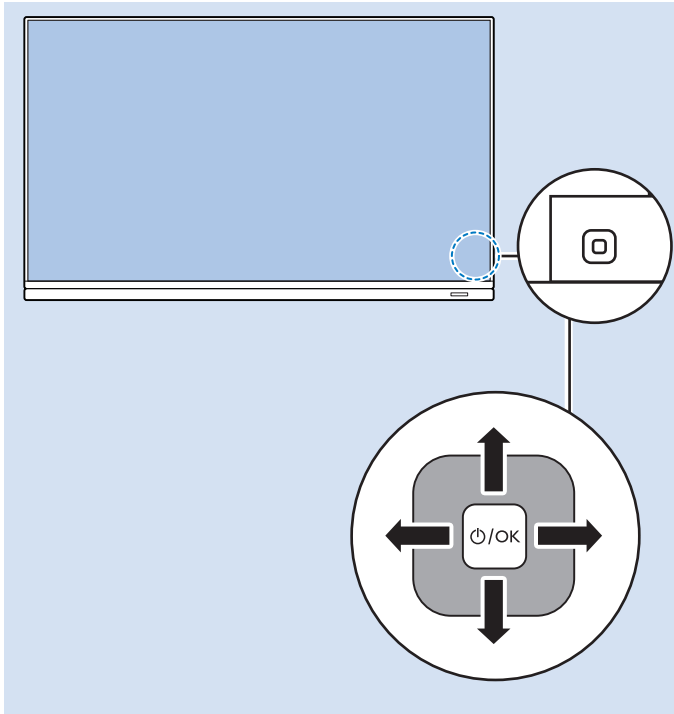

5

6

Home Theatre System - HDMI ARC

Digital Audio System - OPTICAL

Headphones

MHL

Network - Wireless

Network - Wired

Computer - HDMI

USB Flash Drive

USB Hard Drive

Multimedia Player (UHD Video source)

Video Player - YPbPr, L/R

Bluetooth - Gamepad, Keyboard, Mouse

VESA (x, y)
49" (123 cm) 200x200 mm M6
55" (139 cm) 300x200 mm M6