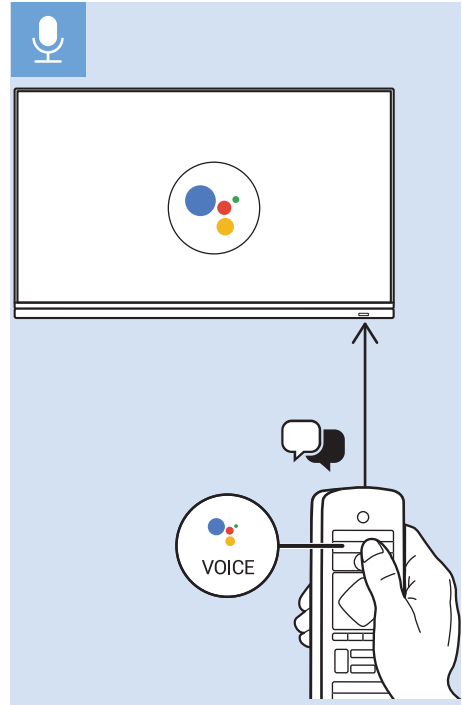

5

6

Home Theatre System - HDMI ARC

Digital Audio System - OPTICAL

Headphones

MHL

Network - Wireless

Network - Wired

Computer - HDMI

USB Flash Drive

USB Hard Drive

Multimedia Player (UHD Video source)

Video Player - YPbPr, L/R

Bluetooth - Gamepad, Keyboard, Mouse

VESA (x, y)
49" (123 cm) 200x200 mm M6
55" (139 cm) 300x200 mm M6