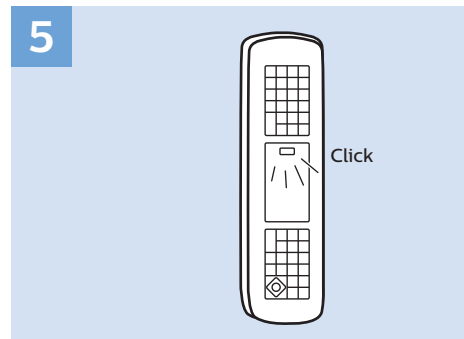

Computer - HDMI

USB Flash Drive

USB Hard Drive

Multimedia Player (UHD Video source)

Video Player - YPbPr, L/R

Bluetooth - Gamepad, Keyboard, Mouse

VESA (x, y)
49" (123 cm) 200x200 mm M6
55" (139 cm) 300x200 mm M6