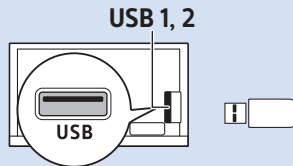

5

6

Home Theatre System - HDMI ARC

Digital Audio System - OPTICAL

Headphones

MHL

Network - Wireless

Network - Wired

Computer - HDMI

USB Flash Drive

USB Hard Drive

Multimedia Player (UHD Video source)

Video Player - YPbPr, L/R

Bluetooth - Gamepad, Keyboard, Mouse

VESA (x, y)
49" (123 cm) 200x200 mm M6
55" (139 cm) 300x200 mm M6