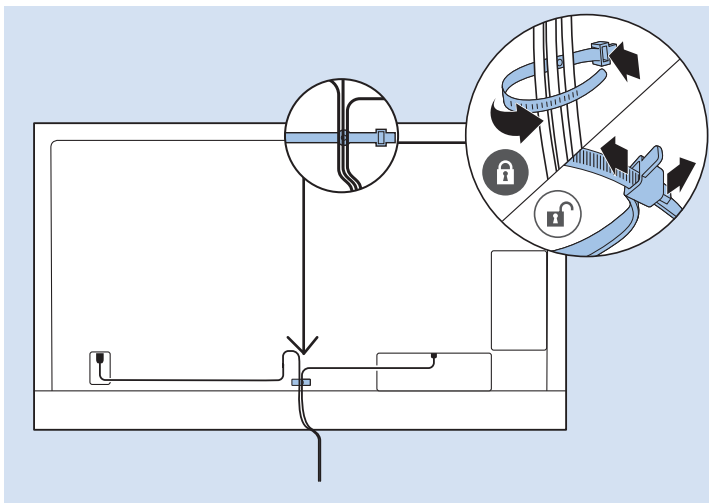

Computer - HDMI

USB Flash Drive

USB Hard Drive

Multimedia Player (UHD Video source)

Video Player - YPbPr, L/R

Bluetooth - Gamepad, Keyboard, Mouse

VESA (x, y)
49" (123 cm) 200x200 mm M6
55" (139 cm) 300x200 mm M6