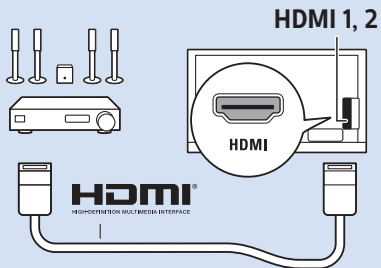

5

6

Home Theatre System - HDMI ARC

Digital Audio System - OPTICAL

Headphones

MHL

Network - Wireless

Network - Wired

Computer - HDMI

USB Flash Drive

USB Hard Drive

Multimedia Player (UHD Video source)

Video Player - YPbPr, L/R

Bluetooth - Gamepad, Keyboard, Mouse

VESA (x, y)
49" (123 cm) 200x200 mm M6
55" (139 cm) 300x200 mm M6