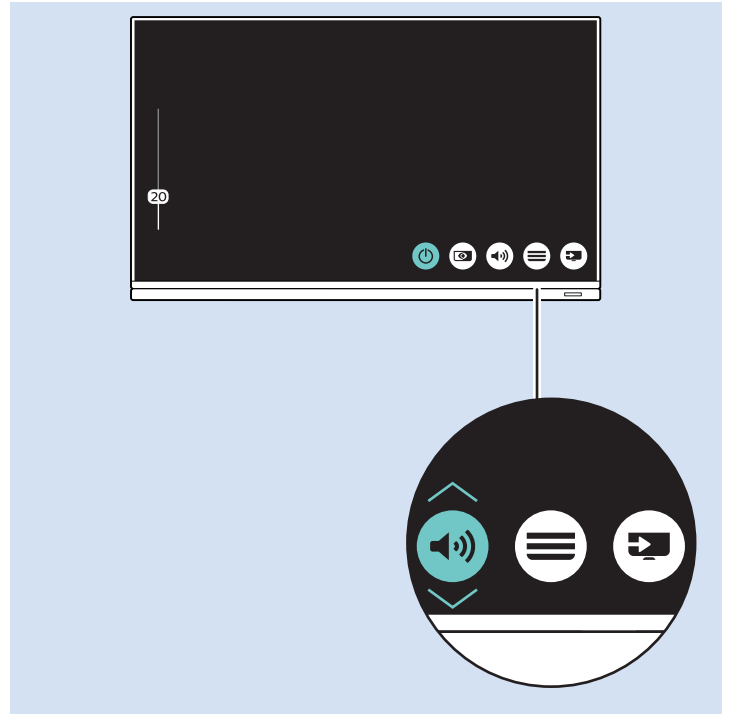

Computer - HDMI

USB Flash Drive

USB Hard Drive

Multimedia Player (UHD Video source)

Video Player - YPbPr, L/R

Bluetooth - Gamepad, Keyboard, Mouse

VESA (x, y)
49" (123 cm) 200x200 mm M6
55" (139 cm) 300x200 mm M6