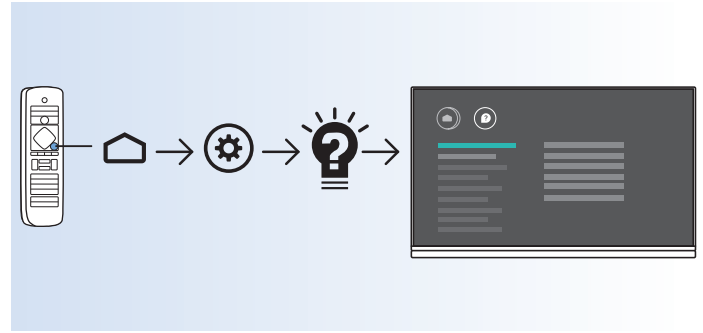

Computer - HDMI

USB Flash Drive

USB Hard Drive

Multimedia Player (UHD Video source)

Video Player - YPbPr, L/R

Bluetooth - Gamepad, Keyboard, Mouse

VESA (x, y)
49" (123 cm) 200x200 mm M6
55" (139 cm) 300x200 mm M6