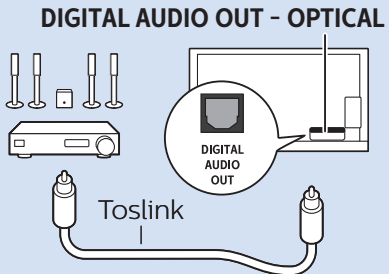

5

6

Home Theatre System - HDMI ARC

Digital Audio System - OPTICAL

Headphones

MHL

Network - Wireless

Network - Wired

Computer - HDMI

USB Flash Drive

USB Hard Drive

Multimedia Player (UHD Video source)

Video Player - YPbPr, L/R

Bluetooth - Gamepad, Keyboard, Mouse

VESA (x, y)
49" (123 cm) 200x200 mm M6
55" (139 cm) 300x200 mm M6