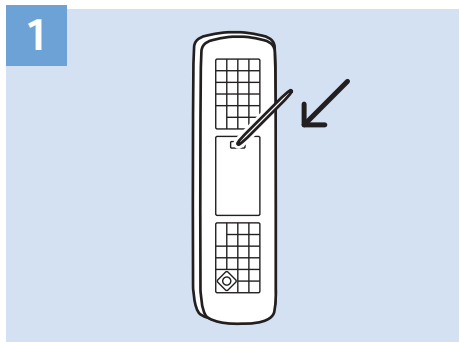

Computer - HDMI

USB Flash Drive

USB Hard Drive

Multimedia Player (UHD Video source)

Video Player - YPbPr, L/R

Bluetooth - Gamepad, Keyboard, Mouse

VESA (x, y)
49" (123 cm) 200x200 mm M6
55" (139 cm) 300x200 mm M6