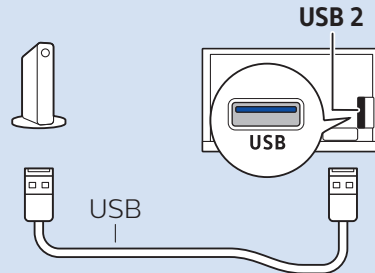

5

6

Home Theatre System - HDMI ARC

Digital Audio System - OPTICAL

Headphones

MHL

Network - Wireless

Network - Wired

Computer - HDMI

USB Flash Drive

USB Hard Drive

Multimedia Player (UHD Video source)

Video Player - YPbPr, L/R

Bluetooth - Gamepad, Keyboard, Mouse

VESA (x, y)
49" (123 cm) 200x200 mm M6
55" (139 cm) 300x200 mm M6