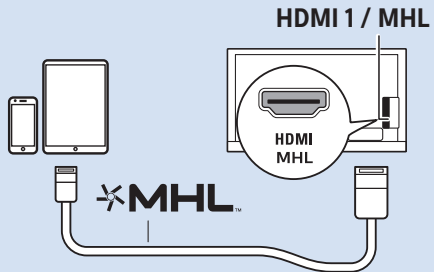

5

6

Home Theatre System - HDMI ARC

Digital Audio System - OPTICAL

Headphones

MHL

Network - Wireless

Network - Wired

Computer - HDMI

USB Flash Drive

USB Hard Drive

Multimedia Player (UHD Video source)

Video Player - YPbPr, L/R

Bluetooth - Gamepad, Keyboard, Mouse

VESA (x, y)
49" (123 cm) 200x200 mm M6
55" (139 cm) 300x200 mm M6