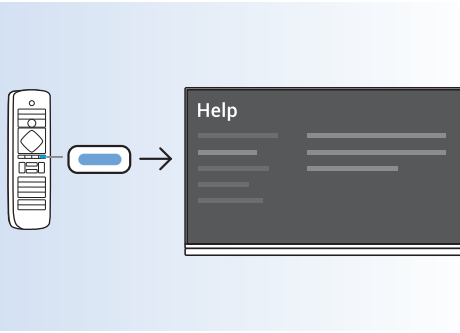

Computer - HDMI

USB Flash Drive

USB Hard Drive

Multimedia Player (UHD Video source)

Video Player - YPbPr, L/R

Bluetooth - Gamepad, Keyboard, Mouse

VESA (x, y)
49" (123 cm) 200x200 mm M6
55" (139 cm) 300x200 mm M6