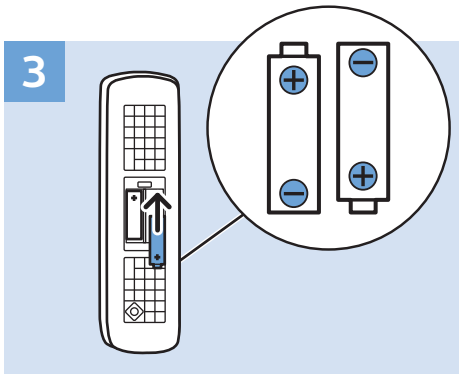

Computer - HDMI

USB Flash Drive

USB Hard Drive

Multimedia Player (UHD Video source)

Video Player - YPbPr, L/R

Bluetooth - Gamepad, Keyboard, Mouse

VESA (x, y)
49" (123 cm) 200x200 mm M6
55" (139 cm) 300x200 mm M6