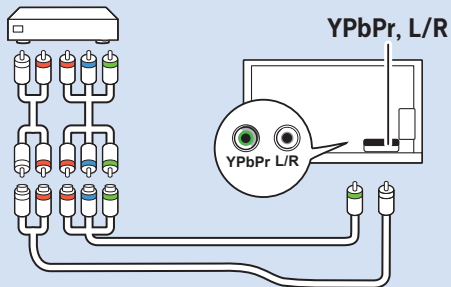

5

6

Home Theatre System - HDMI ARC

Digital Audio System - OPTICAL

Headphones

MHL

Network - Wireless

Network - Wired

Computer - HDMI

USB Flash Drive

USB Hard Drive

Multimedia Player (UHD Video source)

Video Player - YPbPr, L/R

Bluetooth - Gamepad, Keyboard, Mouse

VESA (x, y)
49" (123 cm) 200x200 mm M6
55" (139 cm) 300x200 mm M6