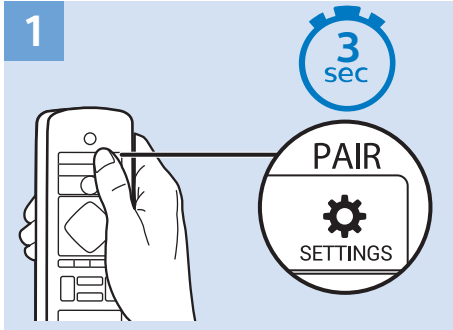

Computer - HDMI

USB Flash Drive

USB Hard Drive

Multimedia Player (UHD Video source)

Video Player - YPbPr, L/R

Bluetooth - Gamepad, Keyboard, Mouse

VESA (x, y)
49" (123 cm) 200x200 mm M6
55" (139 cm) 300x200 mm M6