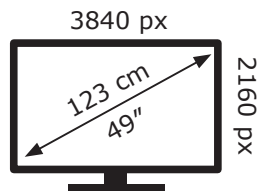

ENERGY

LG Electronics

49NANO863NA

82 kWh/1000h

ABCDEF**G**

113 kWh/1000h

2019/2013