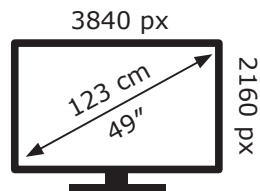

# ENERG

LG Electronics

49NANO813NA

**79** kWh/1000h

ABCDEF**G**

**111** kWh/1000h

2019/2013