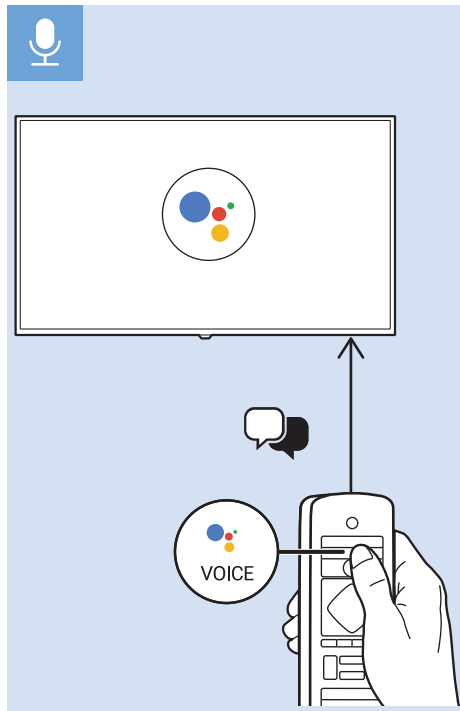

MHL

Network - Wireless

Network - Wired

Computer - HDMI

USB Flash Drive

USB Hard Drive

Multimedia Player (UHD Video source)

Video Player - YPbPr, L/R

Bluetooth - Gamepad, Keyboard, Mouse

VESA (x, y)

43" (108 cm) 200x200 mm M6

50" (126 cm) 200x200 mm M6

55" (139 cm) 300x200 mm M6

65" (164 cm) 400x200 mm M6

All registered and unregistered trademarks are property of their respective owners.
Specifications are subject to change without notice.
Philips and the Philips' shield emblem are trademarks of Koninklijke Philips N.V.
and are used under license from Koninklijke Philips N.V.
2018 © TP Vision Europe B.V. All rights reserved.