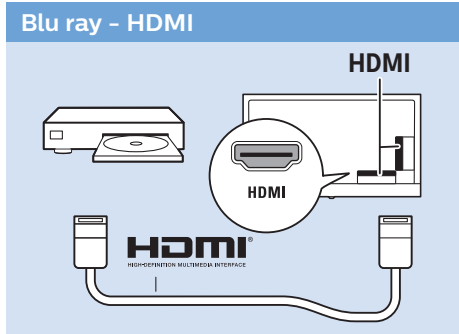

2

3

4

5

6

Home Theatre System - HDMI ARC

Digital Audio System - OPTICAL

Headphones

MHL

Network - Wireless

Network - Wired

Computer - HDMI

USB Flash Drive

USB Hard Drive

Multimedia Player (UHD Video source)

Video Player - YPbPr, L/R