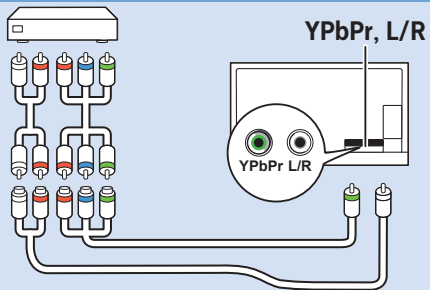

2

3

4

5

6

Home Theatre System - HDMI ARC

Digital Audio System - OPTICAL

Headphones

MHL

Network - Wireless

Network - Wired

Computer - HDMI

USB Flash Drive

USB Hard Drive

Multimedia Player (UHD Video source)

Video Player - YPbPr, L/R

Bluetooth - Gamepad, Keyboard, Mouse

VESA (x, y)

43" (108 cm) 200x200 mm M6

50" (126 cm) 200x200 mm M6

55" (139 cm) 300x200 mm M6

65" (164 cm) 400x200 mm M6

All registered and unregistered trademarks are property of their respective owners.
Specifications are subject to change without notice.
Philips and the Philips' shield emblem are trademarks of Koninklijke Philips N.V.
and are used under license from Koninklijke Philips N.V.
2018 © TP Vision Europe B.V. All rights reserved.