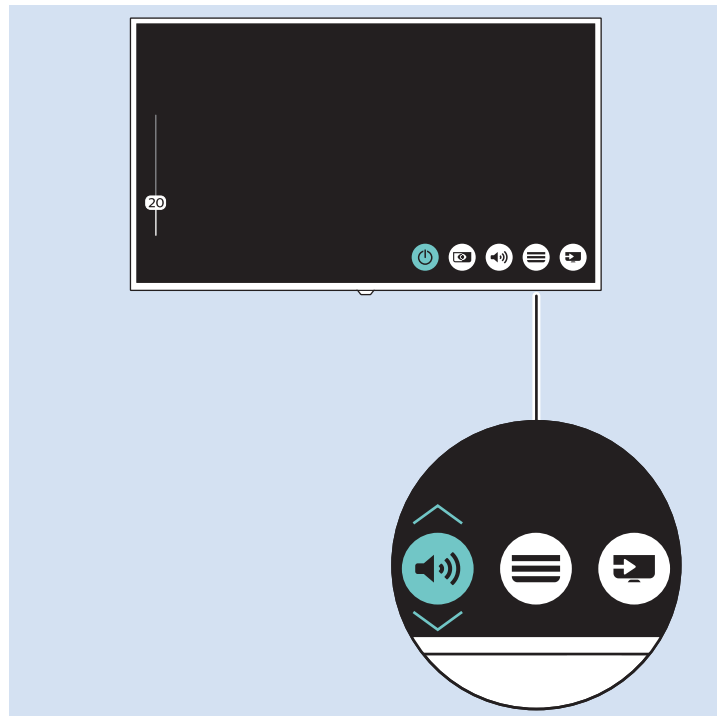

Bluetooth - Gamepad, Keyboard, Mouse

VESA (x, y)

43" (108 cm) 200x200 mm M6

50" (126 cm) 200x200 mm M6

55" (139 cm) 300x200 mm M6

65" (164 cm) 400x200 mm M6

All registered and unregistered trademarks are property of their respective owners.
Specifications are subject to change without notice.
Philips and the Philips' shield emblem are trademarks of Koninklijke Philips N.V.
and are used under license from Koninklijke Philips N.V.
2018 © TP Vision Europe B.V. All rights reserved.