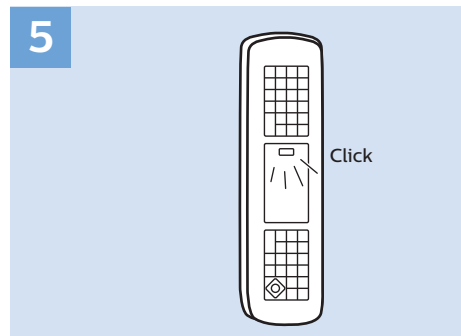

Bluetooth - Gamepad, Keyboard, Mouse

VESA (x, y)

43" (108 cm) 200x200 mm M6

50" (126 cm) 200x200 mm M6

55" (139 cm) 300x200 mm M6

65" (164 cm) 400x200 mm M6

All registered and unregistered trademarks are property of their respective owners.
Specifications are subject to change without notice.
Philips and the Philips' shield emblem are trademarks of Koninklijke Philips N.V.
and are used under license from Koninklijke Philips N.V.
2018 © TP Vision Europe B.V. All rights reserved.