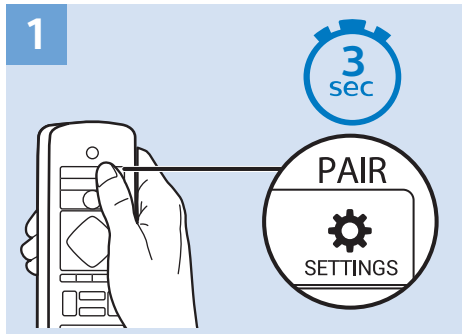

Bluetooth - Gamepad, Keyboard, Mouse

VESA (x, y)

43" (108 cm) 200x200 mm M6

50" (126 cm) 200x200 mm M6

55" (139 cm) 300x200 mm M6

65" (164 cm) 400x200 mm M6

All registered and unregistered trademarks are property of their respective owners.
Specifications are subject to change without notice.
Philips and the Philips' shield emblem are trademarks of Koninklijke Philips N.V.
and are used under license from Koninklijke Philips N.V.
2018 © TP Vision Europe B.V. All rights reserved.