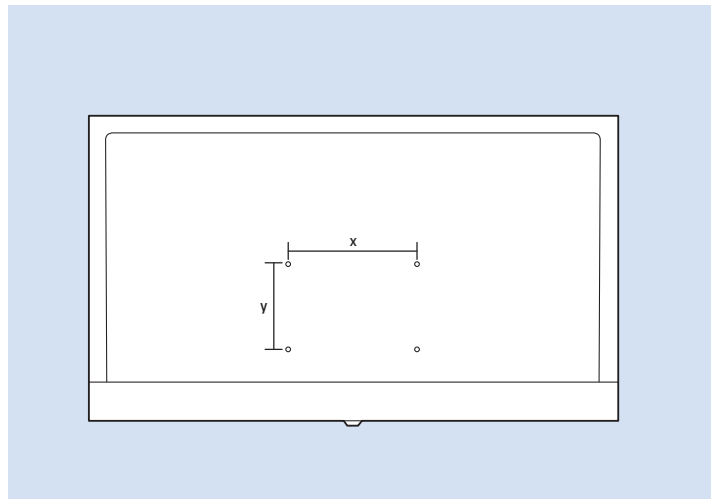

Bluetooth - Gamepad, Keyboard, Mouse

VESA (x, y)

43" (108 cm) 200x200 mm M6

50" (126 cm) 200x200 mm M6

55" (139 cm) 300x200 mm M6

65" (164 cm) 400x200 mm M6

All registered and unregistered trademarks are property of their respective owners.
Specifications are subject to change without notice.
Philips and the Philips' shield emblem are trademarks of Koninklijke Philips N.V.
and are used under license from Koninklijke Philips N.V.
2018 © TP Vision Europe B.V. All rights reserved.