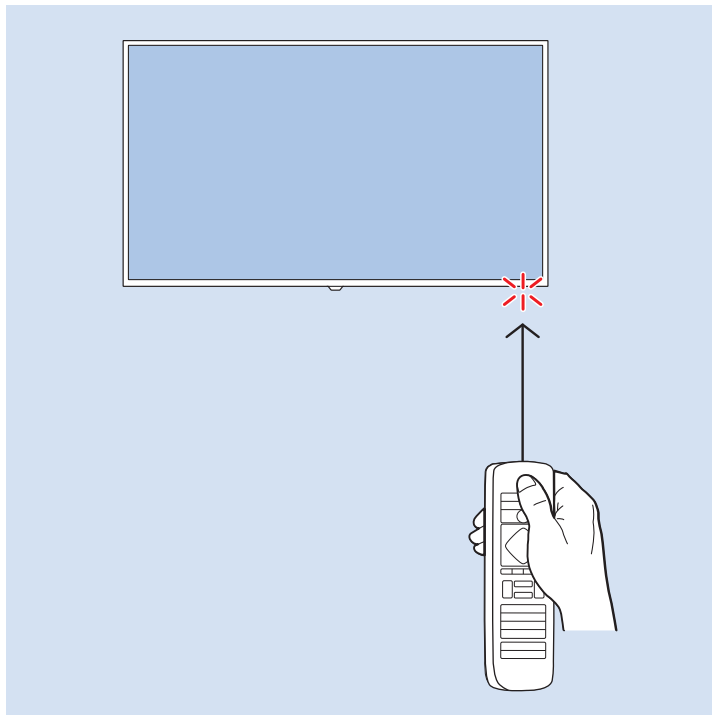

Bluetooth - Gamepad, Keyboard, Mouse

VESA (x, y)

43" (108 cm) 200x200 mm M6

50" (126 cm) 200x200 mm M6

55" (139 cm) 300x200 mm M6

65" (164 cm) 400x200 mm M6

All registered and unregistered trademarks are property of their respective owners.
Specifications are subject to change without notice.
Philips and the Philips' shield emblem are trademarks of Koninklijke Philips N.V.
and are used under license from Koninklijke Philips N.V.
2018 © TP Vision Europe B.V. All rights reserved.