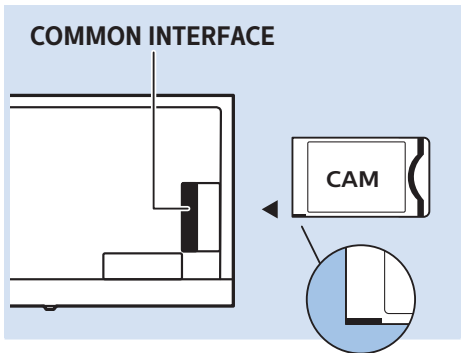

2

3

4

5

6

Home Theatre System - HDMI ARC

Digital Audio System - OPTICAL

Headphones

Bluetooth - Gamepad, Keyboard, Mouse

VESA (x, y)

43" (108 cm) 200x200 mm M6

50" (126 cm) 200x200 mm M6

55" (139 cm) 300x200 mm M6

65" (164 cm) 400x200 mm M6

All registered and unregistered trademarks are property of their respective owners.
Specifications are subject to change without notice.
Philips and the Philips' shield emblem are trademarks of Koninklijke Philips N.V.
and are used under license from Koninklijke Philips N.V.
2018 © TP Vision Europe B.V. All rights reserved.