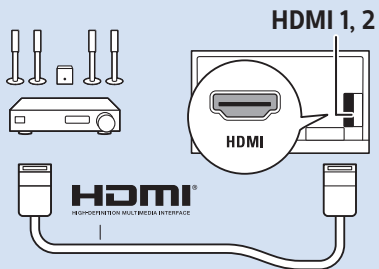

MHL

Network - Wireless

Network - Wired

Computer - HDMI

USB Flash Drive

USB Hard Drive

Multimedia Player (UHD Video source)

Video Player - YPbPr, L/R