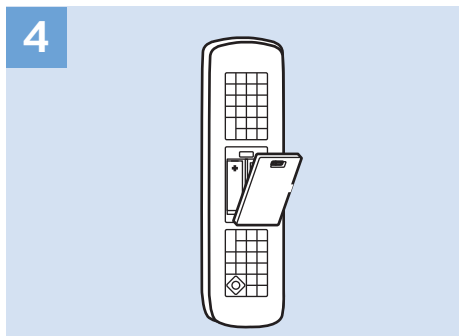

Bluetooth - Gamepad, Keyboard, Mouse

VESA (x, y)

43" (108 cm) 200x200 mm M6

50" (126 cm) 200x200 mm M6

55" (139 cm) 300x200 mm M6

65" (164 cm) 400x200 mm M6

All registered and unregistered trademarks are property of their respective owners.
Specifications are subject to change without notice.
Philips and the Philips' shield emblem are trademarks of Koninklijke Philips N.V.
and are used under license from Koninklijke Philips N.V.
2018 © TP Vision Europe B.V. All rights reserved.