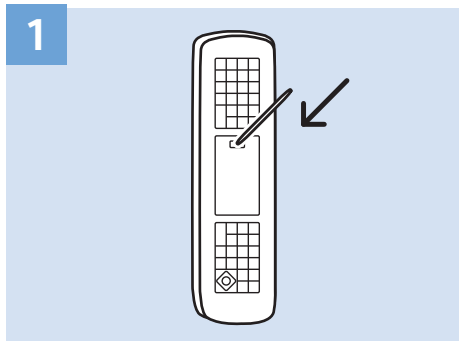

Bluetooth - Gamepad, Keyboard, Mouse

VESA (x, y)

43" (108 cm) 200x200 mm M6

50" (126 cm) 200x200 mm M6

55" (139 cm) 300x200 mm M6

65" (164 cm) 400x200 mm M6

All registered and unregistered trademarks are property of their respective owners.
Specifications are subject to change without notice.
Philips and the Philips' shield emblem are trademarks of Koninklijke Philips N.V.
and are used under license from Koninklijke Philips N.V.
2018 © TP Vision Europe B.V. All rights reserved.