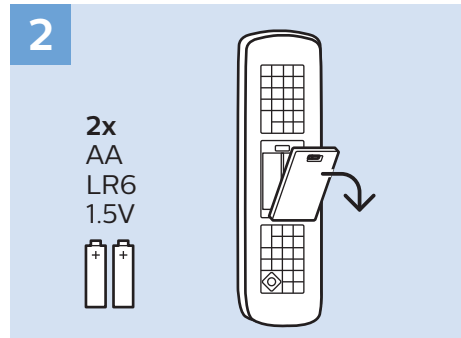

Bluetooth - Gamepad, Keyboard, Mouse

VESA (x, y)

43" (108 cm) 200x200 mm M6

50" (126 cm) 200x200 mm M6

55" (139 cm) 300x200 mm M6

65" (164 cm) 400x200 mm M6

All registered and unregistered trademarks are property of their respective owners.
Specifications are subject to change without notice.
Philips and the Philips' shield emblem are trademarks of Koninklijke Philips N.V.
and are used under license from Koninklijke Philips N.V.
2018 © TP Vision Europe B.V. All rights reserved.