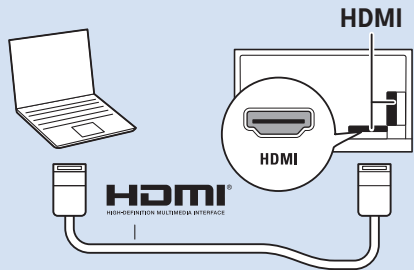

MHL

Network - Wireless

Network - Wired

Computer - HDMI

USB Flash Drive

USB Hard Drive

Multimedia Player (UHD Video source)

Video Player - YPbPr, L/R