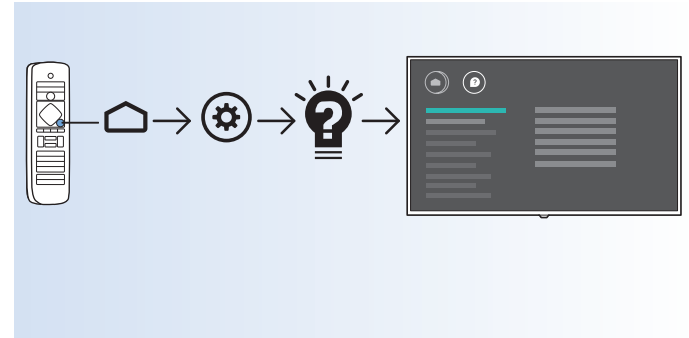

Bluetooth - Gamepad, Keyboard, Mouse

VESA (x, y)

43" (108 cm) 200x200 mm M6

50" (126 cm) 200x200 mm M6

55" (139 cm) 300x200 mm M6

65" (164 cm) 400x200 mm M6

All registered and unregistered trademarks are property of their respective owners.
Specifications are subject to change without notice.
Philips and the Philips' shield emblem are trademarks of Koninklijke Philips N.V.
and are used under license from Koninklijke Philips N.V.
2018 © TP Vision Europe B.V. All rights reserved.