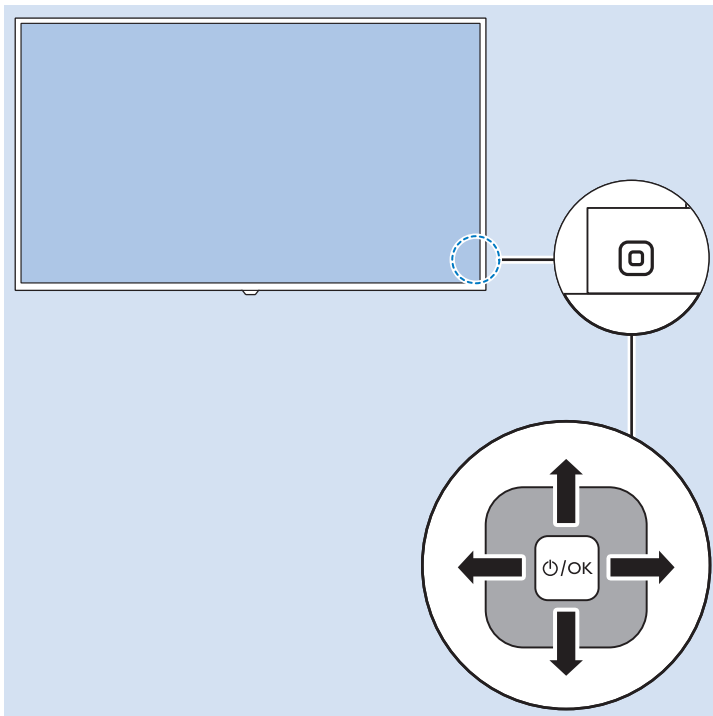

Bluetooth - Gamepad, Keyboard, Mouse

VESA (x, y)

43" (108 cm) 200x200 mm M6

50" (126 cm) 200x200 mm M6

55" (139 cm) 300x200 mm M6

65" (164 cm) 400x200 mm M6

All registered and unregistered trademarks are property of their respective owners.
Specifications are subject to change without notice.
Philips and the Philips' shield emblem are trademarks of Koninklijke Philips N.V.
and are used under license from Koninklijke Philips N.V.
2018 © TP Vision Europe B.V. All rights reserved.