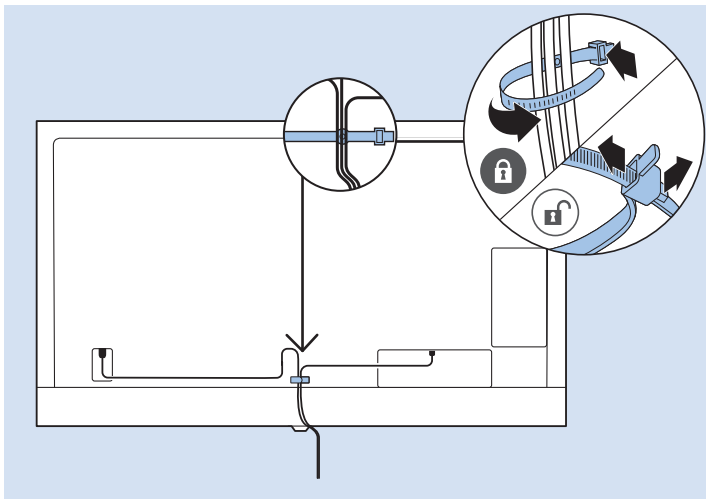

Bluetooth - Gamepad, Keyboard, Mouse

VESA (x, y)

43" (108 cm) 200x200 mm M6

50" (126 cm) 200x200 mm M6

55" (139 cm) 300x200 mm M6

65" (164 cm) 400x200 mm M6

All registered and unregistered trademarks are property of their respective owners.
Specifications are subject to change without notice.
Philips and the Philips' shield emblem are trademarks of Koninklijke Philips N.V.
and are used under license from Koninklijke Philips N.V.
2018 © TP Vision Europe B.V. All rights reserved.