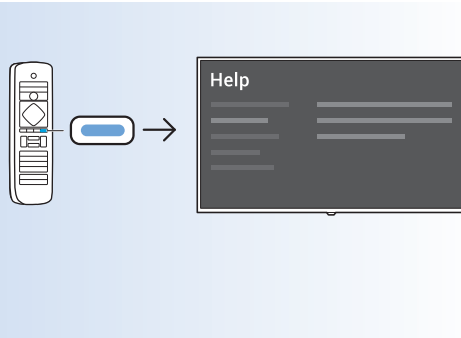

Bluetooth - Gamepad, Keyboard, Mouse

VESA (x, y)

43" (108 cm) 200x200 mm M6

50" (126 cm) 200x200 mm M6

55" (139 cm) 300x200 mm M6

65" (164 cm) 400x200 mm M6

All registered and unregistered trademarks are property of their respective owners.
Specifications are subject to change without notice.
Philips and the Philips' shield emblem are trademarks of Koninklijke Philips N.V.
and are used under license from Koninklijke Philips N.V.
2018 © TP Vision Europe B.V. All rights reserved.