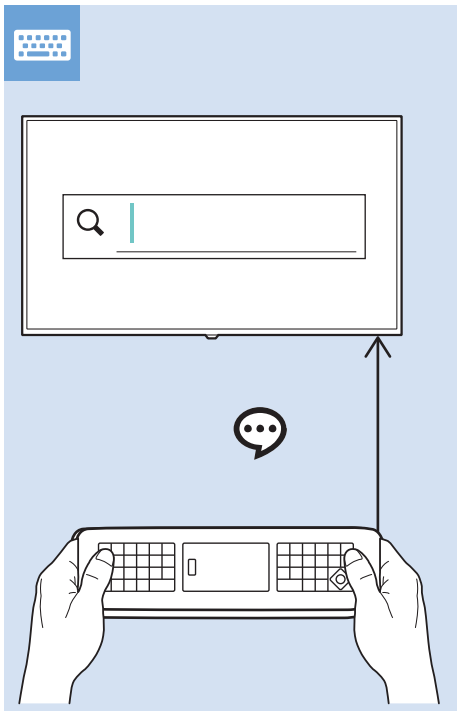

Bluetooth - Gamepad, Keyboard, Mouse

VESA (x, y)

43" (108 cm) 200x200 mm M6

50" (126 cm) 200x200 mm M6

55" (139 cm) 300x200 mm M6

65" (164 cm) 400x200 mm M6

All registered and unregistered trademarks are property of their respective owners.
Specifications are subject to change without notice.
Philips and the Philips' shield emblem are trademarks of Koninklijke Philips N.V.
and are used under license from Koninklijke Philips N.V.
2018 © TP Vision Europe B.V. All rights reserved.