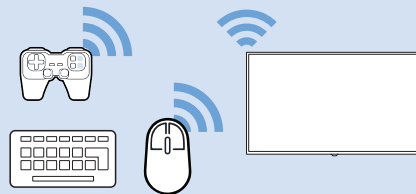

Bluetooth - Gamepad, Keyboard, Mouse