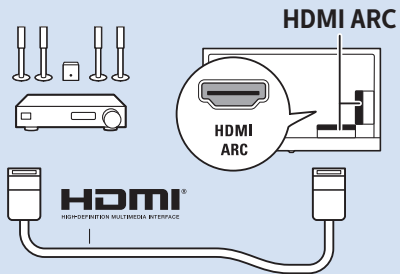

2

3

4

5

6

Home Theatre System - HDMI ARC

Digital Audio System - OPTICAL

Headphones

MHL

Network - Wireless

Network - Wired

Computer - HDMI

USB Flash Drive

USB Hard Drive

Multimedia Player (UHD Video source)

Video Player - YPbPr, L/R