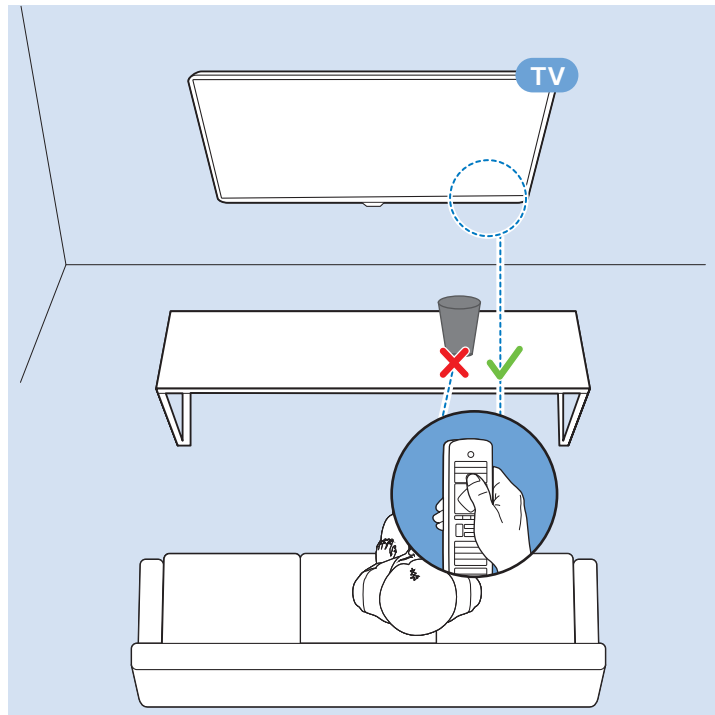

Bluetooth - Gamepad, Keyboard, Mouse

VESA (x, y)

43" (108 cm) 200x200 mm M6

50" (126 cm) 200x200 mm M6

55" (139 cm) 300x200 mm M6

65" (164 cm) 400x200 mm M6

All registered and unregistered trademarks are property of their respective owners.
Specifications are subject to change without notice.
Philips and the Philips' shield emblem are trademarks of Koninklijke Philips N.V.
and are used under license from Koninklijke Philips N.V.
2018 © TP Vision Europe B.V. All rights reserved.