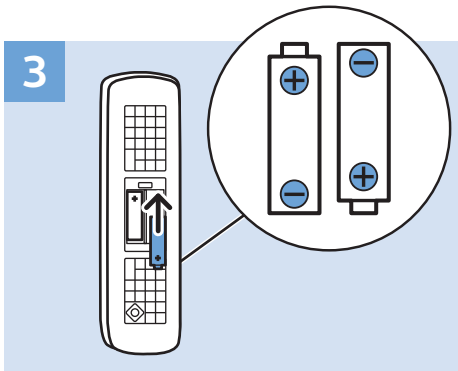

MHL

Network - Wireless

Network - Wired

Computer - HDMI

USB Flash Drive

USB Hard Drive

Multimedia Player (UHD Video source)

Video Player - YPbPr, L/R

Bluetooth - Gamepad, Keyboard, Mouse

VESA (x, y)

43" (108 cm) 200x200 mm M6

50" (126 cm) 200x200 mm M6

55" (139 cm) 300x200 mm M6

65" (164 cm) 400x200 mm M6

All registered and unregistered trademarks are property of their respective owners.
Specifications are subject to change without notice.
Philips and the Philips' shield emblem are trademarks of Koninklijke Philips N.V.
and are used under license from Koninklijke Philips N.V.
2018 © TP Vision Europe B.V. All rights reserved.