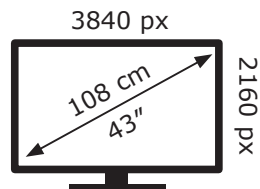

# ENERG

LG Electronics

43UN71003LB

**65** kWh/1000h

ABCDEF**G**

**78** kWh/1000h

2019/2013