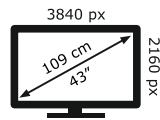

ENERG

METZ

43MUC6100Z

66 kWh/1000h

ABCDEF**G**

66 kWh/1000h

2019/2013