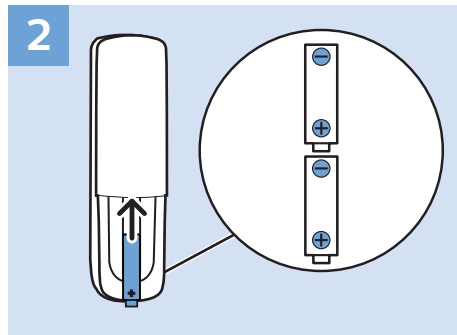

## Video Player - YPbPr, L/R

VESA (x, y)

32" (80 cm) 100 mm M6

43" (108 cm) 200x200 mm M6

50" (126 cm) 200x200 mm M6

32"

43"/50"

[www.philips.com/TVsupport](http://www.philips.com/TVsupport)