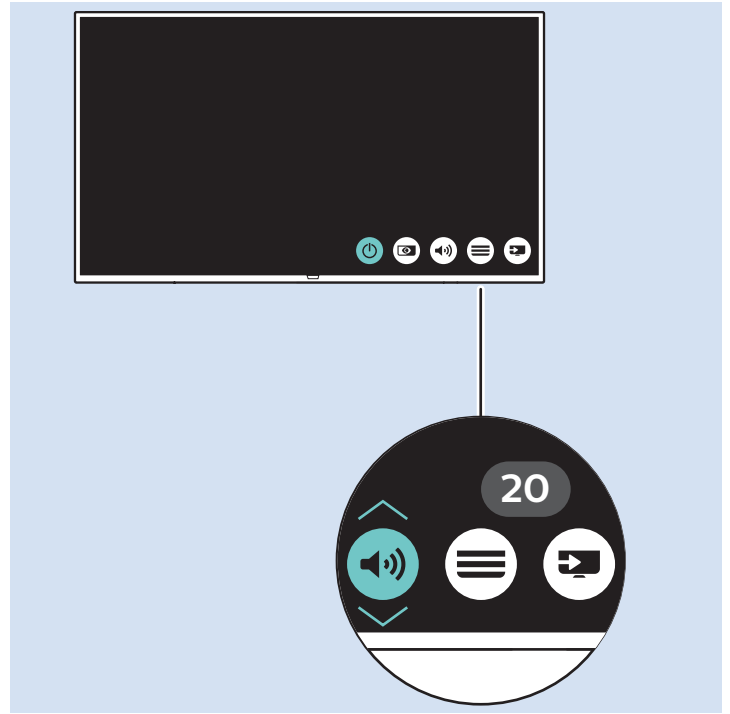

## Network - Wireless

## Video Player - YPbPr, L/R

VESA (x, y)

32" (80 cm) 100 mm M6

43" (108 cm) 200x200 mm M6

50" (126 cm) 200x200 mm M6

32"

43"/50"

[www.philips.com/TVsupport](http://www.philips.com/TVsupport)