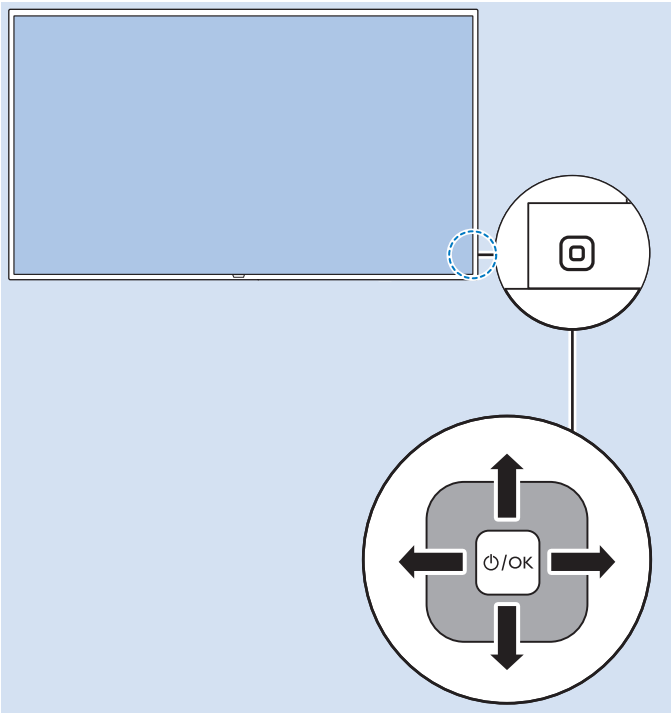

## Network - Wireless

## Video Player - YPbPr, L/R

VESA (x, y)

32" (80 cm) 100 mm M6

43" (108 cm) 200x200 mm M6

50" (126 cm) 200x200 mm M6

32"

43"/50"

[www.philips.com/TVsupport](http://www.philips.com/TVsupport)