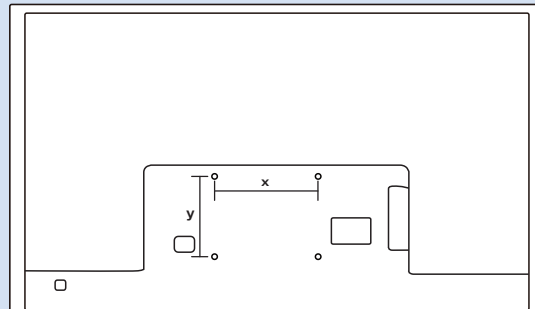

## Video Player - YPbPr, L/R

VESA (x, y)

32" (80 cm) 100 mm M6

43" (108 cm) 200x200 mm M6

50" (126 cm) 200x200 mm M6

32"

43"/50"

[www.philips.com/TVsupport](http://www.philips.com/TVsupport)