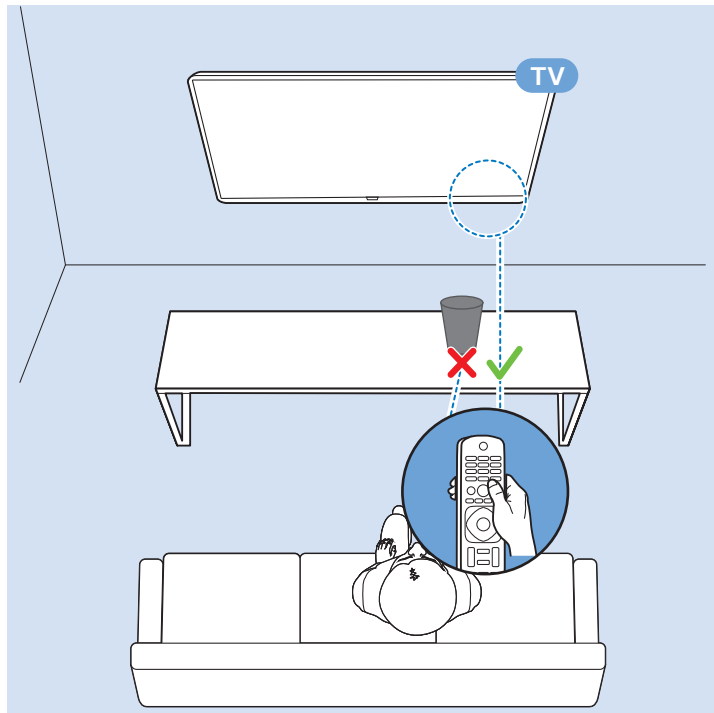

## Video Player - YPbPr, L/R

VESA (x, y)

32" (80 cm) 100 mm M6

43" (108 cm) 200x200 mm M6

50" (126 cm) 200x200 mm M6

32"

43"/50"

[www.philips.com/TVsupport](http://www.philips.com/TVsupport)