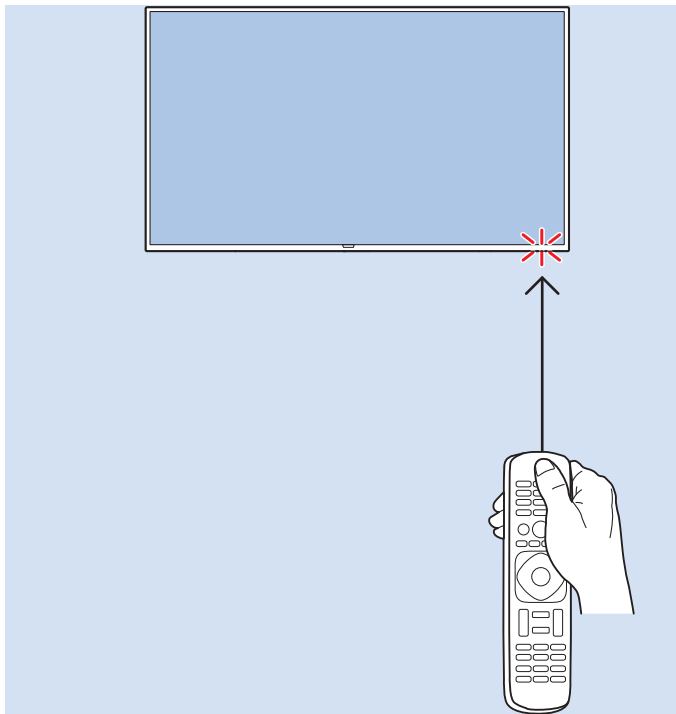

## Video Player - YPbPr, L/R

VESA (x, y)

32" (80 cm) 100 mm M6

43" (108 cm) 200x200 mm M6

50" (126 cm) 200x200 mm M6

32"

43"/50"

[www.philips.com/TVsupport](http://www.philips.com/TVsupport)