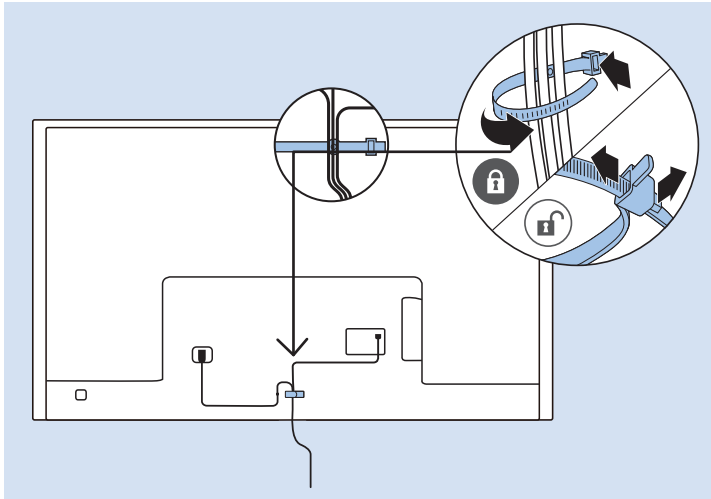

## Network - Wireless

## Video Player - YPbPr, L/R

VESA (x, y)

32" (80 cm) 100 mm M6

43" (108 cm) 200x200 mm M6

50" (126 cm) 200x200 mm M6

32"

43"/50"

[www.philips.com/TVsupport](http://www.philips.com/TVsupport)