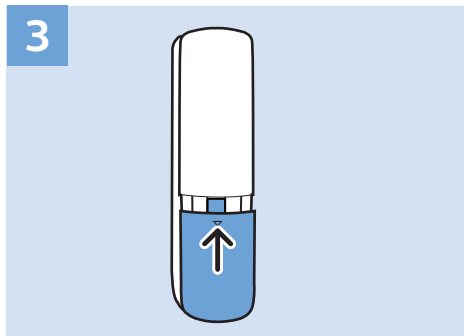

## Video Player - YPbPr, L/R

VESA (x, y)

32" (80 cm) 100 mm M6

43" (108 cm) 200x200 mm M6

50" (126 cm) 200x200 mm M6

32"

43"/50"

[www.philips.com/TVsupport](http://www.philips.com/TVsupport)