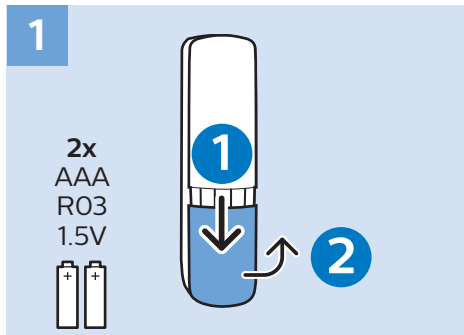

## Video Player - YPbPr, L/R

VESA (x, y)

32" (80 cm) 100 mm M6

43" (108 cm) 200x200 mm M6

50" (126 cm) 200x200 mm M6

32"

43"/50"

[www.philips.com/TVsupport](http://www.philips.com/TVsupport)