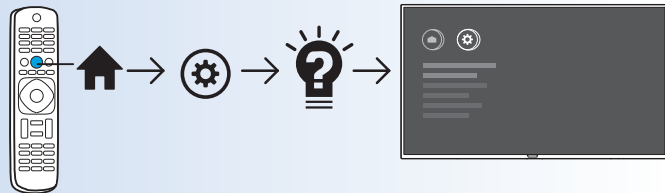

## Video Player - YPbPr, L/R

VESA (x, y)

32" (80 cm) 100 mm M6

43" (108 cm) 200x200 mm M6

50" (126 cm) 200x200 mm M6

32"

43"/50"

[www.philips.com/TVsupport](http://www.philips.com/TVsupport)